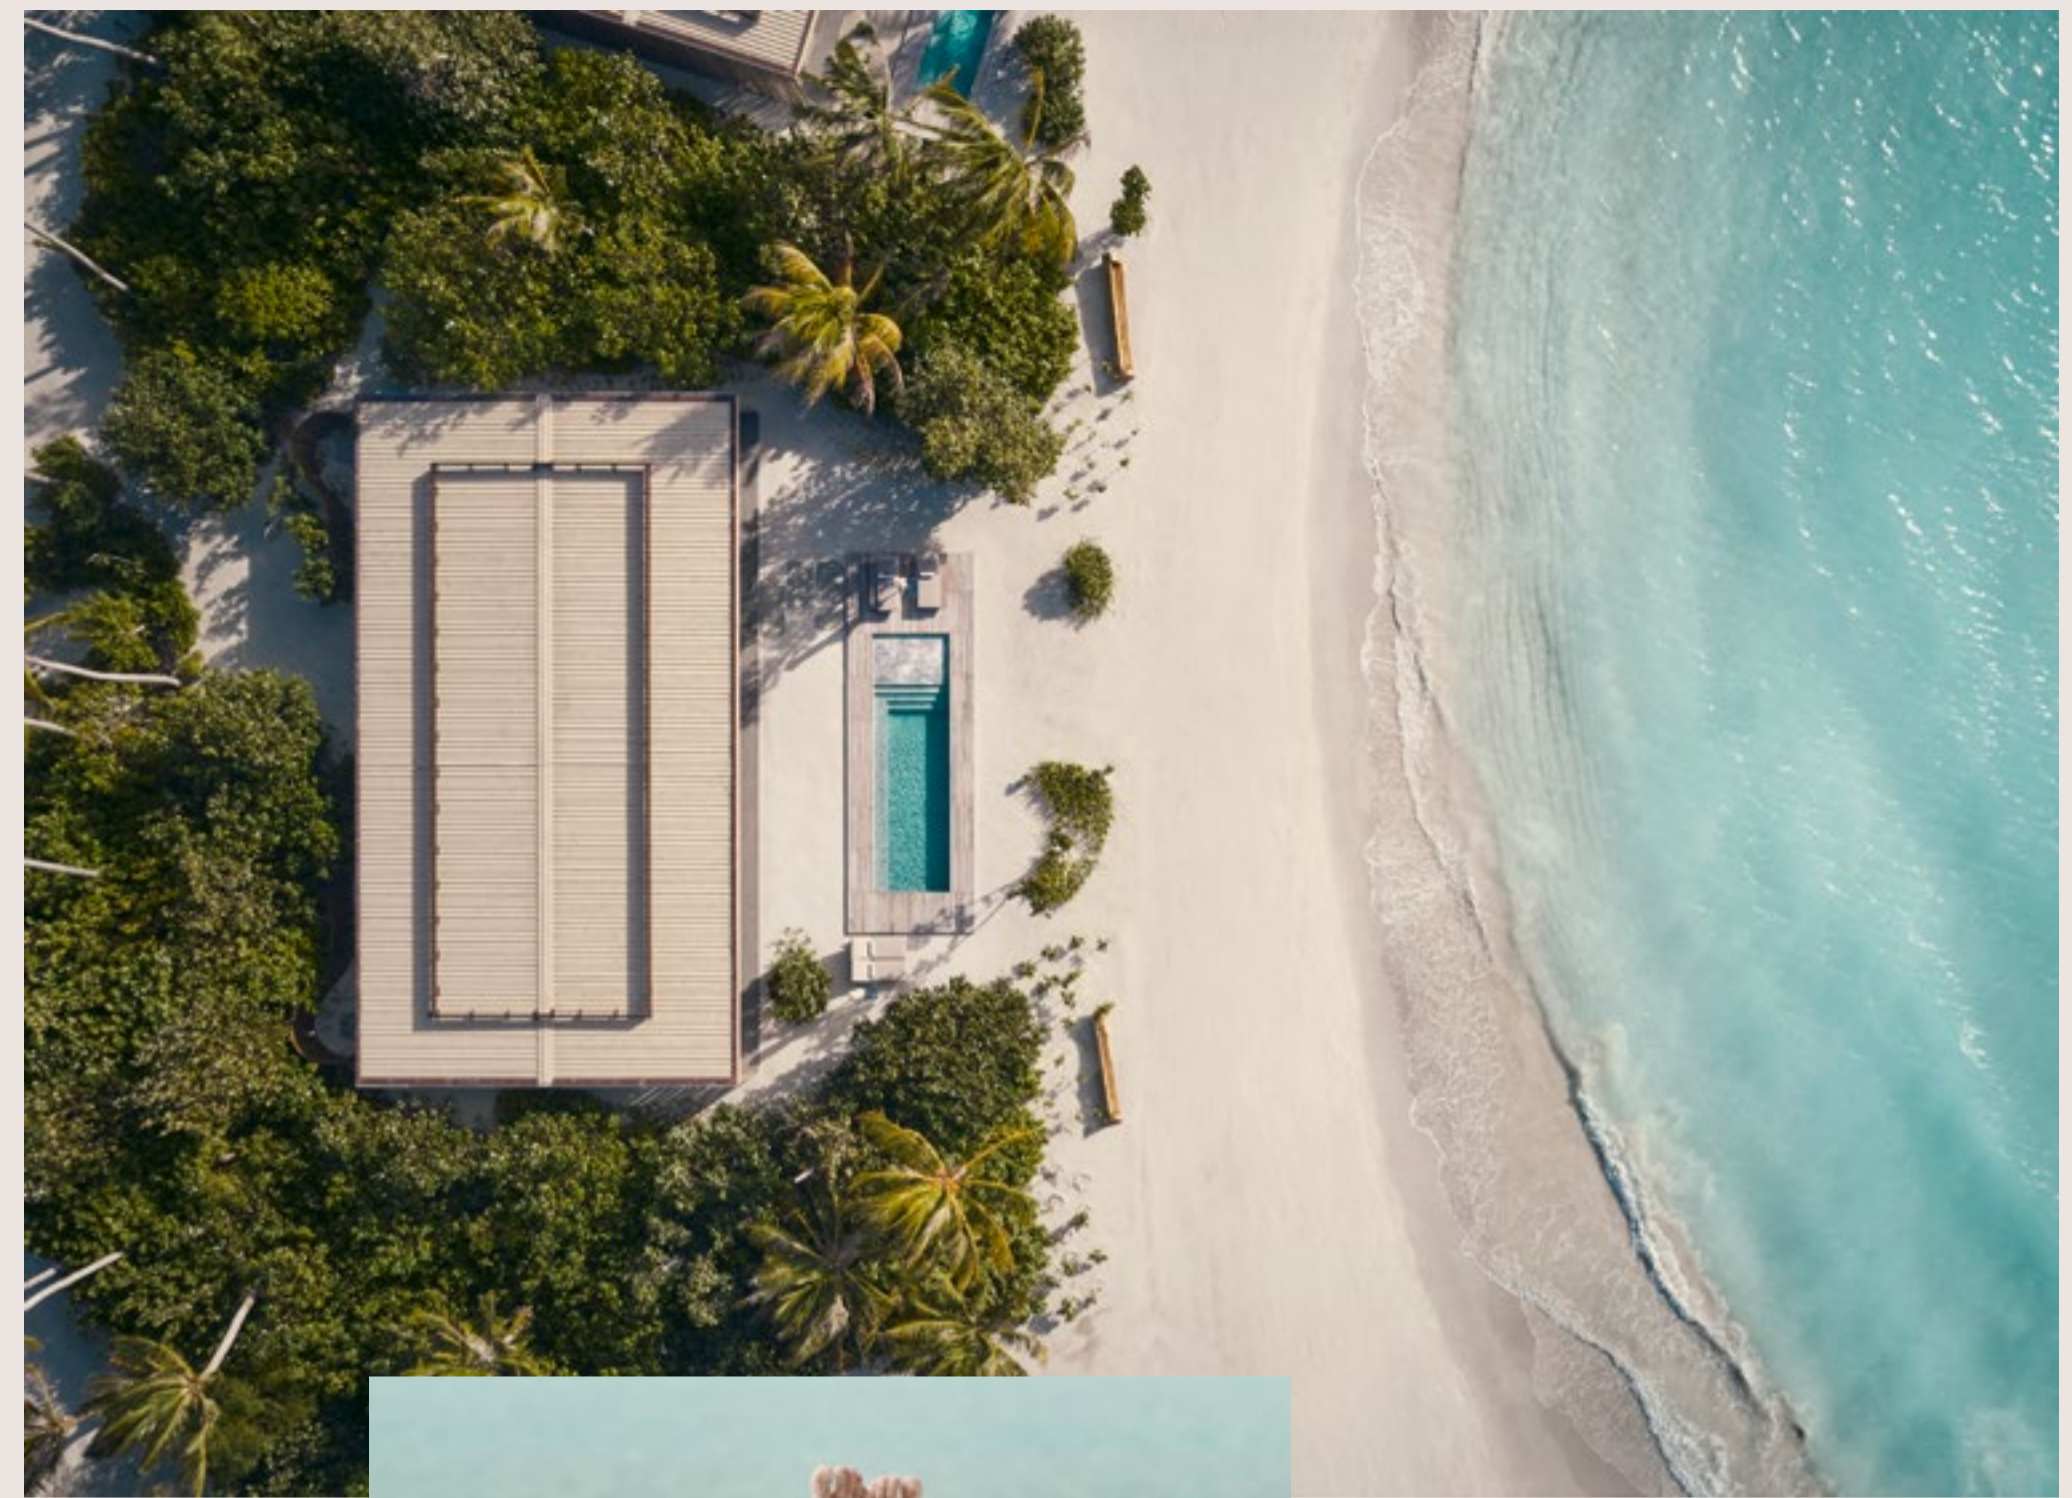

ALL IMAGES
Client **Capella Hotels**
Project **Patina Maldives**
Agency **Latitude Agency**
Architecture **Marcio Kogan / Studio mk27**
Interior Concept **Diana Radomysler**
Set Styling **Prizscilla Varga**
Post Production **Bright Studio**

DOUBLE PAGE
Client **Epi Pampelonne**
Agency **Construct London**